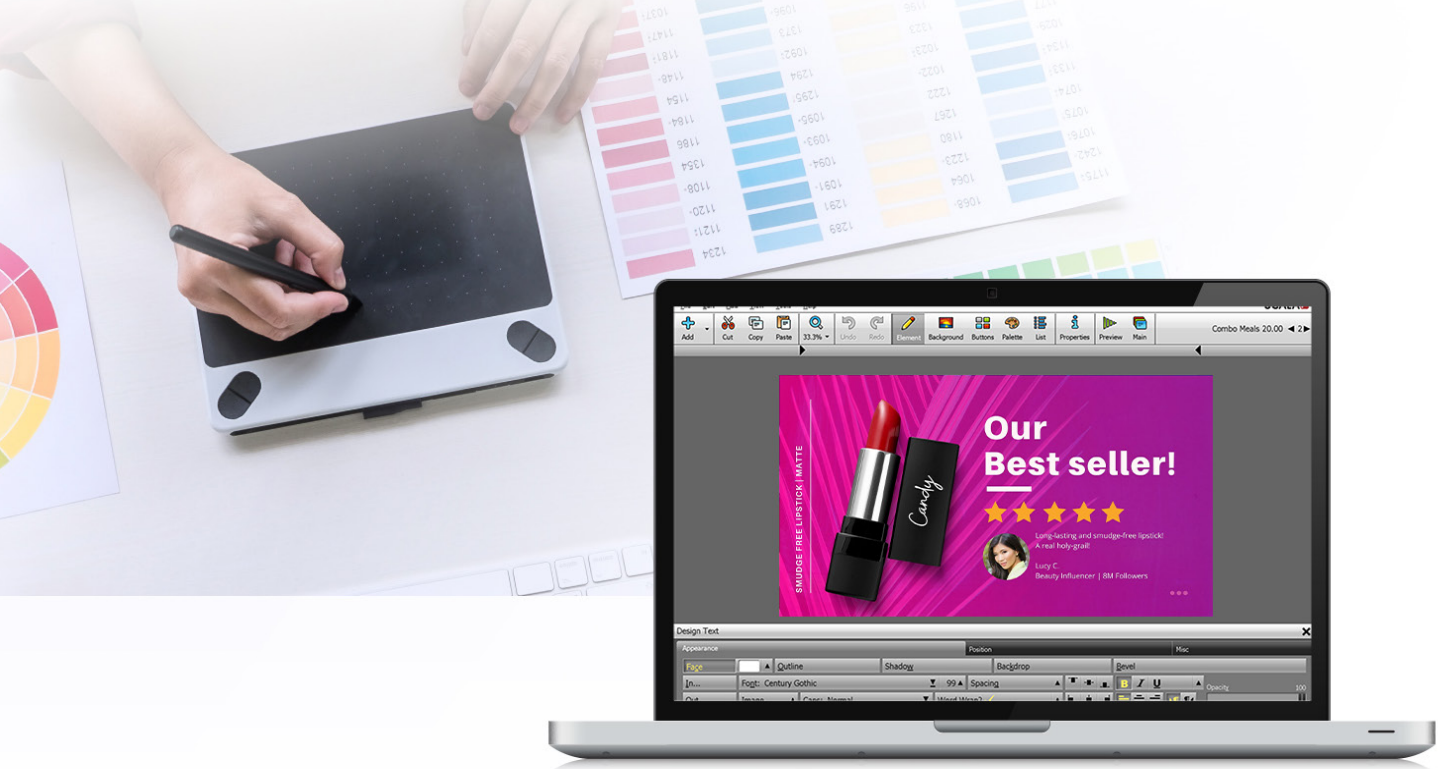

Organized

Create unlimited playlists and channels

Proof of Playback

Content playback reporting tool

SCALA DESIGNER

Scala Designer is a standalone application for creating designs with multiple layers, interactivity and data-driven information. Scala Designer allows you to create stunning and imaginative multimedia productions – utilizing motion, color, graphics, text animation, video, sound design, and special effects – while creatively highlighting the message you want to emphasize. Designer is the fastest, most cost-effective solution for creating truly dynamic content for digital signage.

Intuitive

Intuitive interface with touchscreen content creator

Integrable

Integrates well with external devices (e.g. sensor, scanner & databases)

Built-in Editor

Built-in video and image editor

Multi-lingual

Supports different languages

Live Data

Supports HTML 5, Javascript, VB and Python

Customizable

Design customization and crawl capabilities

SCALA DESIGNER CLOUD

Digital signage content creation made easy. Empower anyone in your organisation to create compelling digital signage content with Scala's powerful web-based digital signage design tool. Easy-to-use, convenient and reliable, Scala Designer Cloud is the perfect solution for novice to intermediate content creators. Design from anywhere, anytime.