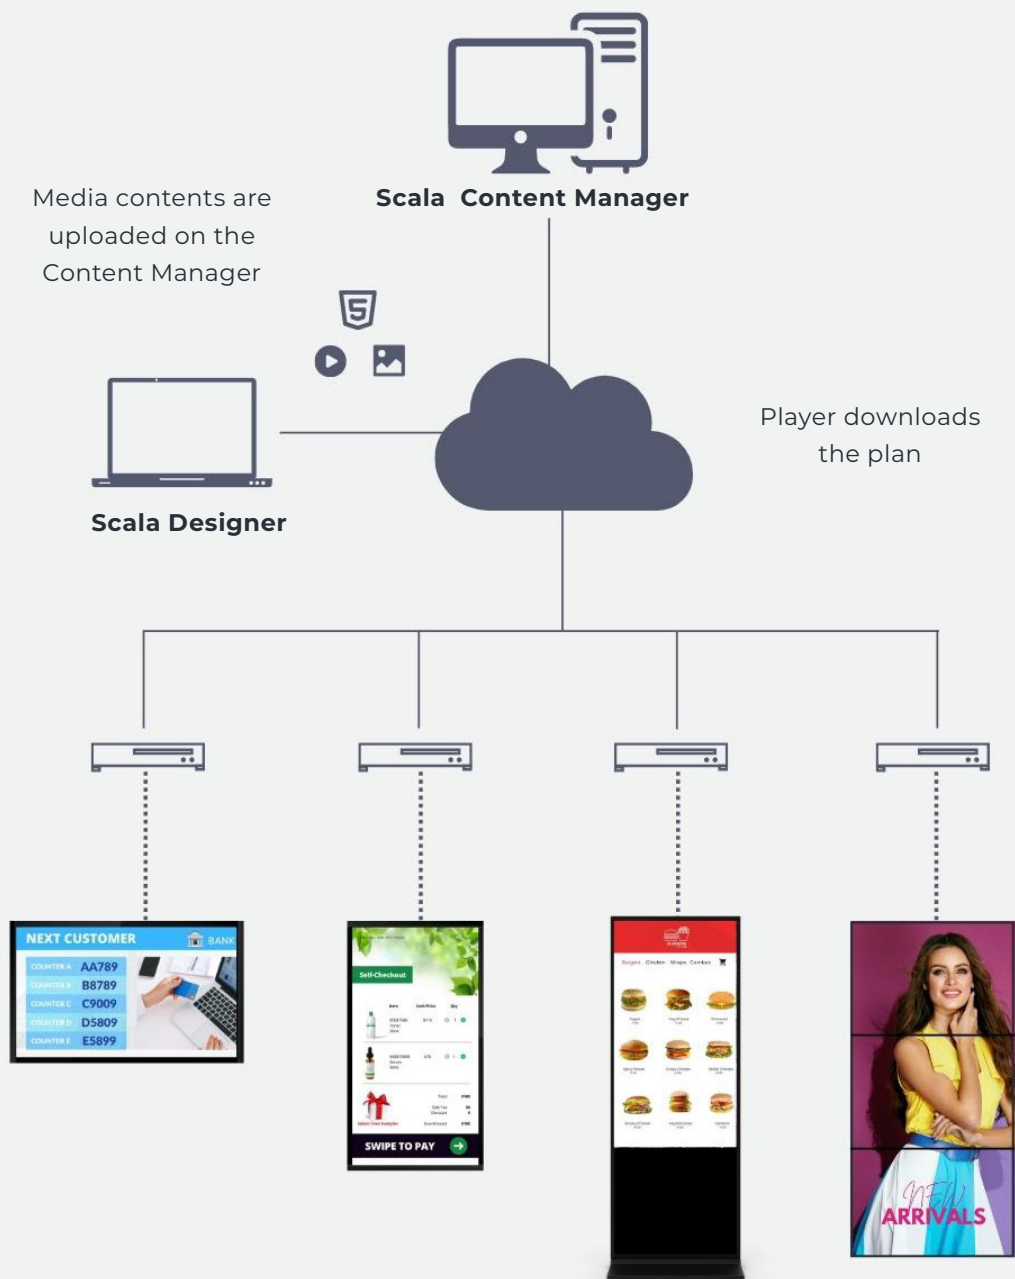

⋮

2

Media contents are uploaded
on the Content Manager

⋮

3

Contents are arranged into a playlist and
scheduled for playback

⋮

4

Player downloads
the content plan

A centrally managed and locally updatable content management system allows for message refinement that creates a unique, personal way of communicating to audiences, including customers, personnel, visitors and students.

SCALA CONTENT MANAGER

Scala Content Manager is a web-based central server for content distribution, player network management and administration. Easily manage your network by using Scala's flexible scheduling and planning options, consent-based user roles and network control options.

Organized

Create unlimited playlists and channels

Proof of Playback

Content playback reporting tool

SCALA DESIGNER

Scala Designer is a standalone application for creating designs with multiple layers, interactivity and data-driven information. Scala Designer allows you to create stunning and imaginative multimedia productions – utilizing motion, color, graphics, text animation, video, sound design, and special effects – while creatively highlighting the message you want to emphasize. Designer is the fastest, most cost-effective solution for creating truly dynamic content for digital signage.