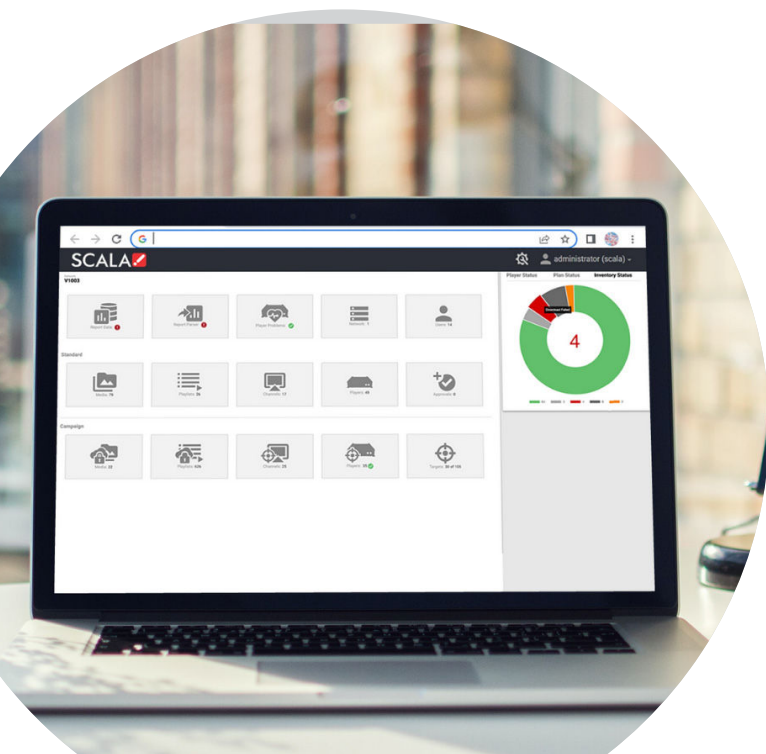

SCALA CONTENT MANAGER

Scala Content Manager is a web-based central server for content distribution, player network management and administration. Easily manage your network by using Scala's flexible scheduling and planning options, consent-based user roles and network control options.

Scalable

Scalable system supports unlimited number of players

Flexible

Works well with windows, android and linux players

Easy-to-use

Easy-to-use player management system

Smart scheduling

Smart scheduling system allows scheduled content push

Organized

Create unlimited playlists and channels

Proof of Playback

Content playback reporting tool