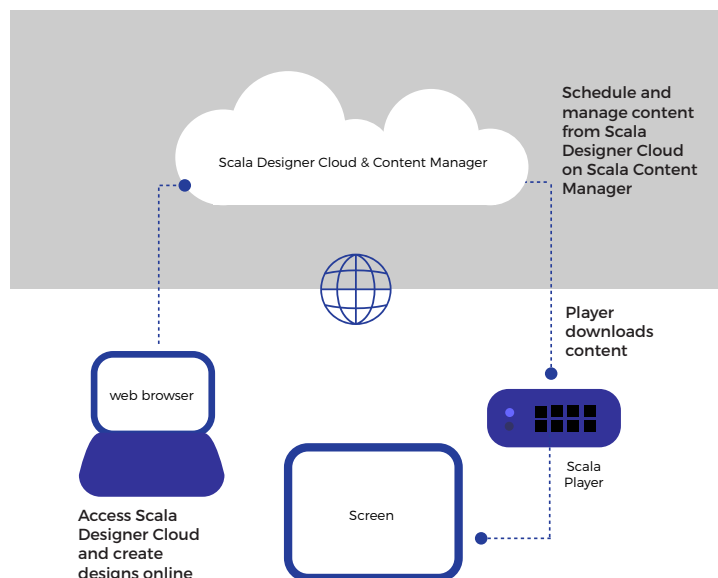

HOW IT WORKS

For more details, e-mail us at sales.apac@scala.com or visit www.scala.com