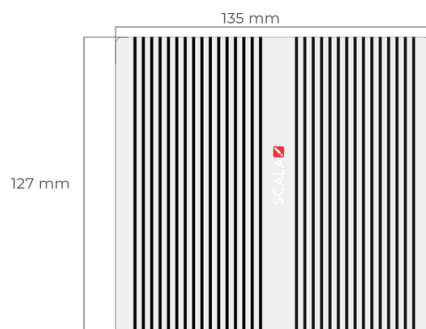

SMP-L-AP

SCALA MEDIA PLAYER

Scala Media Player-L-AP is an affordable entry-level digital media player that delivers stability and reliability in an ultra-compact design. With an anodized aluminum housing and fanless design the Scala Media Player-L easily fits into any digital signage location while staying protected from dirt, dust and any other particles that could compromise performance.

SPECIFICATIONS

CPU	Intel Celeron N3160
GPU	Intel HD Graphics
Operating System	Windows 10 IoT Enterprise LTSC Ver. 21H2
Memory	4GB DDR3L
Storage	128 GB SSD
HDMI	1 x HDMI
Network	2 X Gigabit Ethernet, WiFi Module
Antenna	2 x external antennas
I/O ports	4 X USB 3.0, 2 x USB 2.0
Power	12V DC In
Dimensions	W: 135 mm x D: 127mm x H: 32 mm
Net Weight	635 g
Temperature	-20 ° to 80 °C (Storage) 0° to 70 °C (Working)
Chassis	Black color aluminum alloy
Recommended feature based license	Lite / Single HD