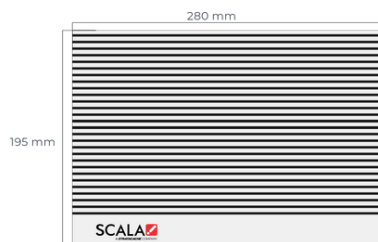

Efficient remote monitoring

SPECIFICATIONS

CPU	Intel Core i5 - 1235U
GPU	Intel® UHD/Iris® Xe Graphics
Operating System	Windows 10 IoT Enterprise LTSC 2021
Memory	16GB DDR4
Storage	256 GB SSD
HDMI	2 x HDMI 2.0
Network	10/100/1000/2500 Mbps LAN (1x 1.0GbE, 1x 2.5GbE), Wifi (ac/a/b/g/n 2.4GHz/5GHz), Bluetooth module
Antenna	Double
I/O ports	2 X USB 3.2, 1 x USB 2.0, 1 X USB 3.2 (Type C), 1 X RS232 RJ45, 1x 3.5mm Audio Jack
Power	19V DC-IN
Dimensions	W: 280 mm x D: 195 mm x H: 28 mm
Net Weight	1900 g
Temperature	-20 ° to 60 °C (Working) -40° to 80 °C (Storage)
Recommended feature based license	4K / Dual 4K